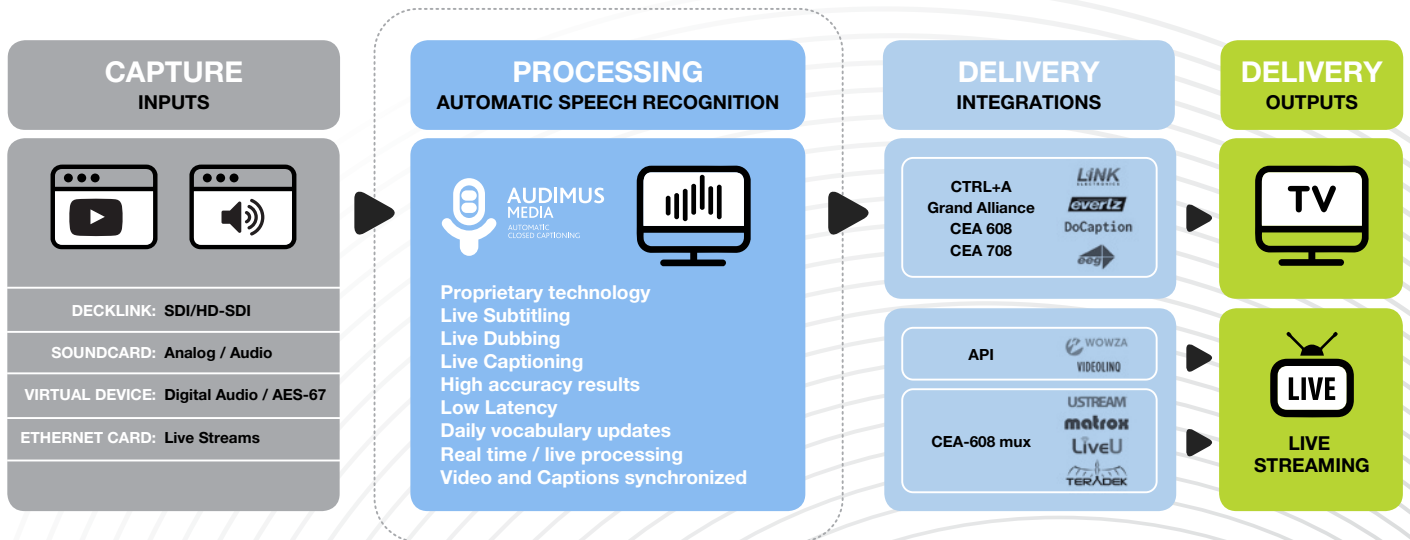

LIVE SUBTITLING MADE EASY, ACCURATE AND AFFORDABLE

AUDIMUS MEDIA
AUTOMATIC CLOSED CAPTIONING

"We have a reliable subtitling system that is easy to use, at a fraction of what off-site subtitling would cost, and for the time being, satisfies FCC subtitling requirements."

Earl Flanigan | WSIL Chief Transmitter Engineer

WHAT IS IT?

A proprietary live subtitling solution comprising state-of-the-art signal processing and machine learning techniques:

- Real-time, accurate and speaker-independent speech transcription
- Low latency output
- Language and speaker identification
- 200 000 word dictionary

WHAT IS IT FOR?

- Automatic subtitles generation
- Embed subtitles in live streams
- Real-time content translation and dubbing
- Cost-conscious and reliable alternative over manual services

WHO IS IT FOR?

- TV BROADCASTERS
- OTT PROVIDERS
- MEDIA CONTENT PRODUCERS
- CORPORATE TV
- GOVERNAMENTAL CHANNELS
- EDUCATION ORGANIZATIONS

CAPTIONING FOR ANY WORKFLOW

- Wide variety of input sources supported
- Fully-integrated with the most common subtitles encoders for TV Broadcast
- Certified subtitling provider for Wowza and Videolinq engines, to embed captions in Internet live streams
- Delivery of subtitles files fully synchronized with contents, for VOD publishing